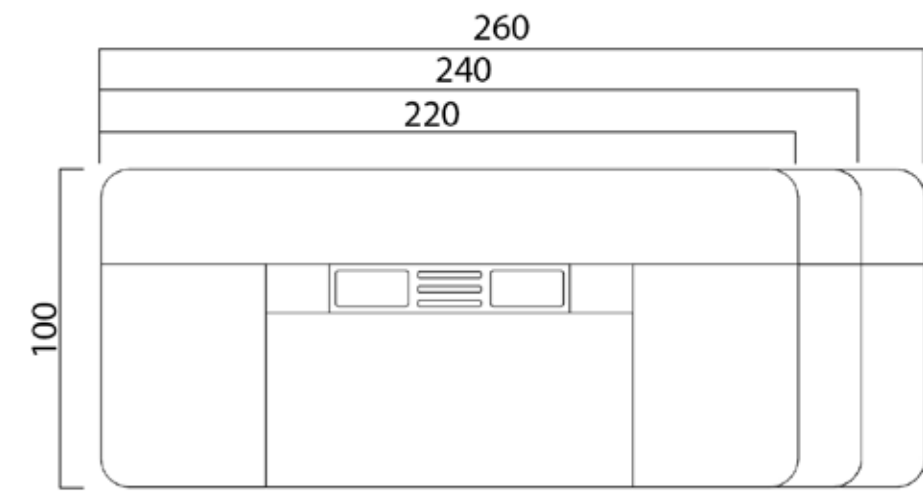

VIP SERIES

Tefen Side Table
190x60x60 cm

Tefen Mobile Side Table
130x60x60 cm

Tefen Cabinet
220-250x48x80 cm

Tefen Coffee Table
60x60x42 cm
80x80x42 cm

doxa

**PARTNER
IN DESIGN**
Innovative
Design Solutions

TEFEN

Tefen Desk

DESK THICKNESS OPTION

Lacquer 30mm + Coating 12mm

doxa

**PARTNER
IN DESIGN**
Innovative
Design Solutions

TEFEN

Tefen Desk with Immobile Side Table

DESK THICKNESS OPTION

Lacquer 30mm + Coating 12mm

doxa

PARTNER
IN DESIGN
Innovative
Design Solutions

TEFEN

Tefen Side Table

doxa

**PARTNER
IN DESIGN**
Innovative
Design Solutions