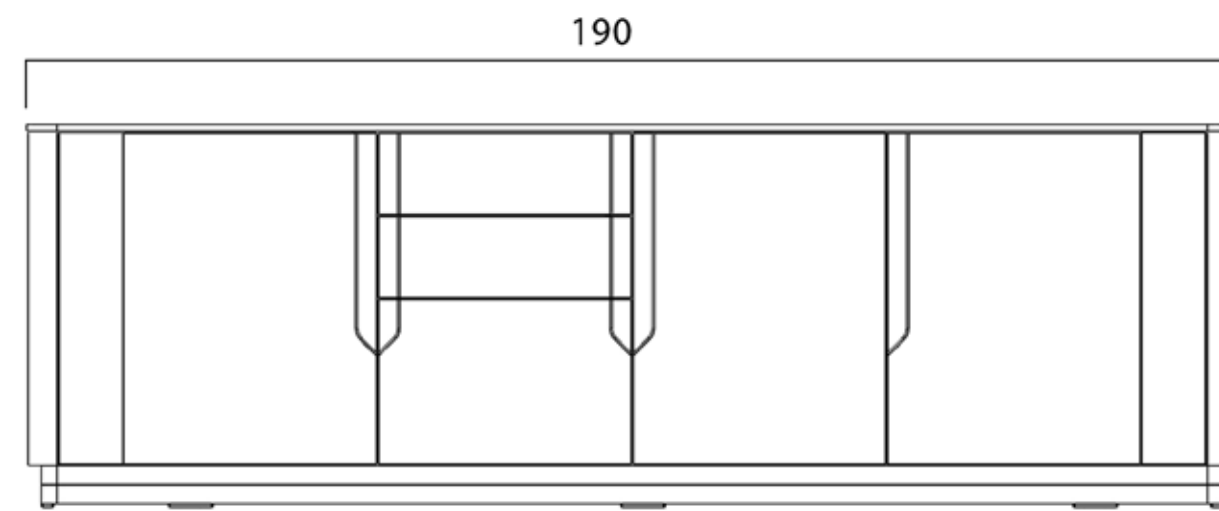

DESK THICKNESS OPTION

Lacquer 30mm + Coating 12mm

doxa

PARTNER
IN DESIGN
Innovative
Design Solutions

TEFEN

Tefen Side Table

doxa

**PARTNER
IN DESIGN**
Innovative
Design Solutions

TEFEN

Tefen Mobile Side Table

W:60 cm

doxa

**PARTNER
IN DESIGN**
Innovative
Design Solutions

TEFEN

Tefen Cabinet

W:48 cm