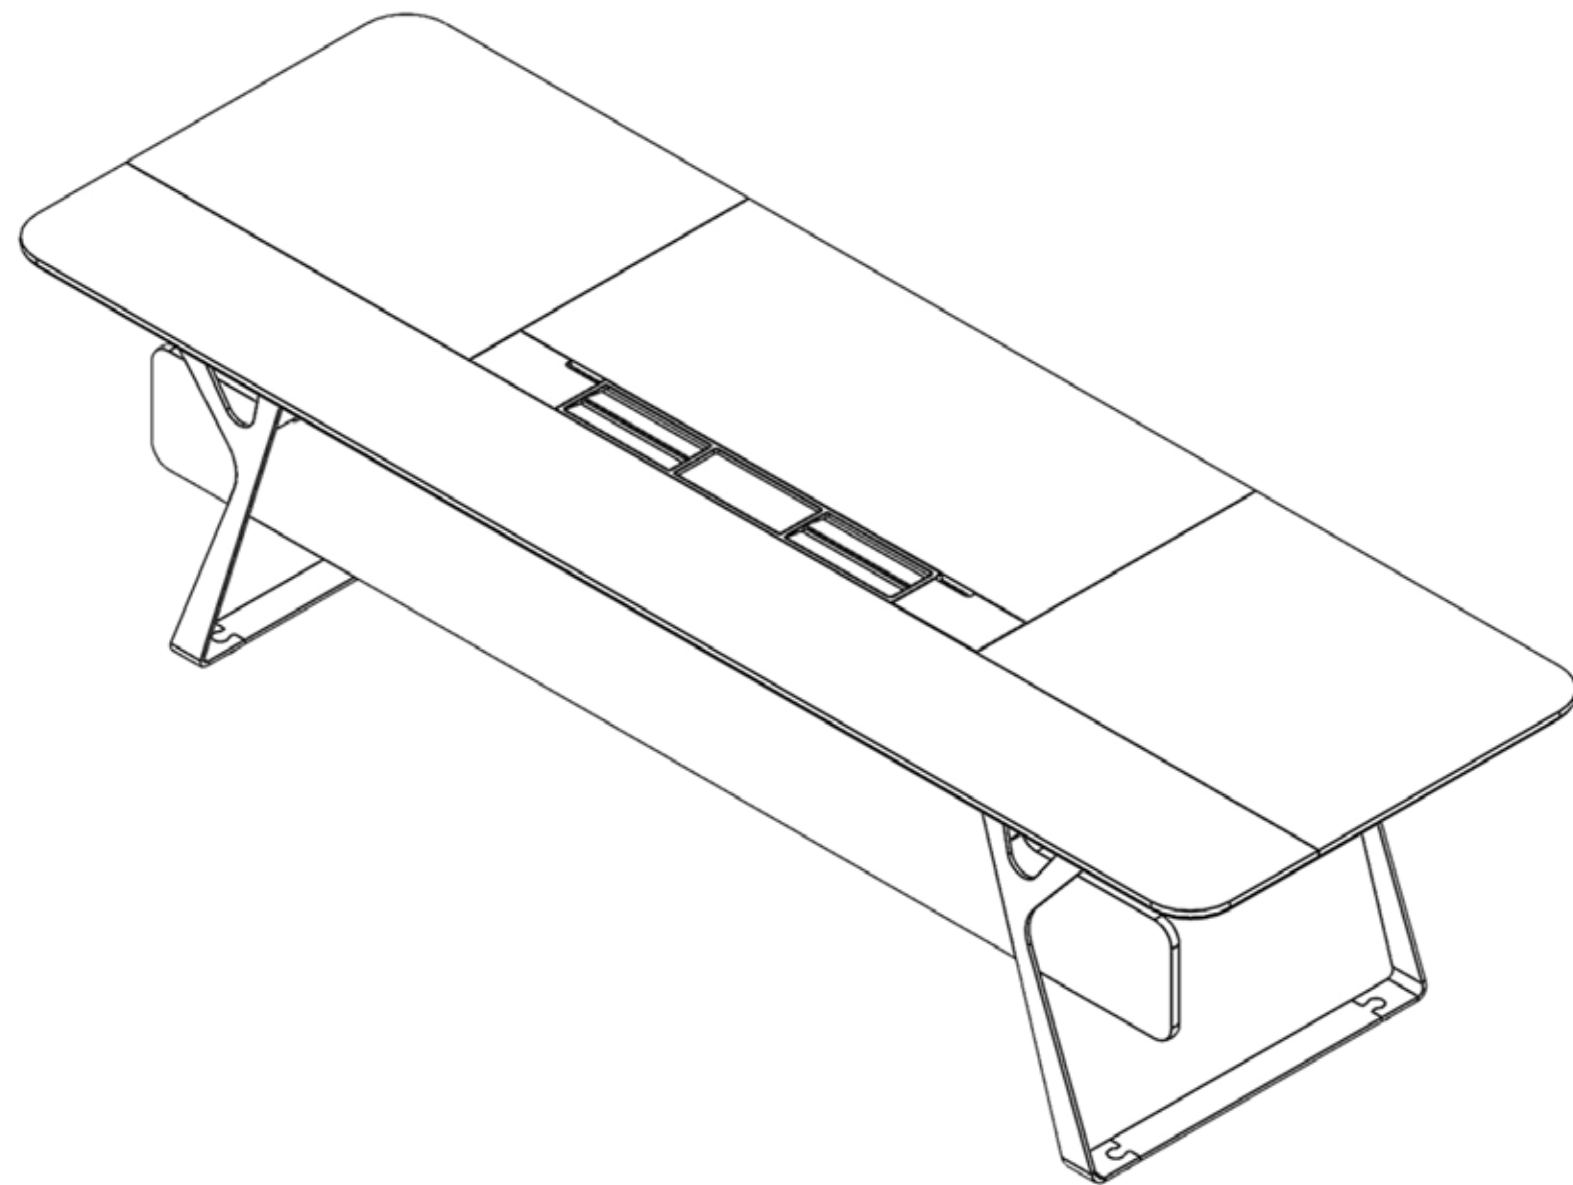

doxa

**PARTNER
IN DESIGN**
Innovative
Design Solutions

TEFEN

Tefen Desk

DESK THICKNESS OPTION

Lacquer 30mm + Coating 12mm