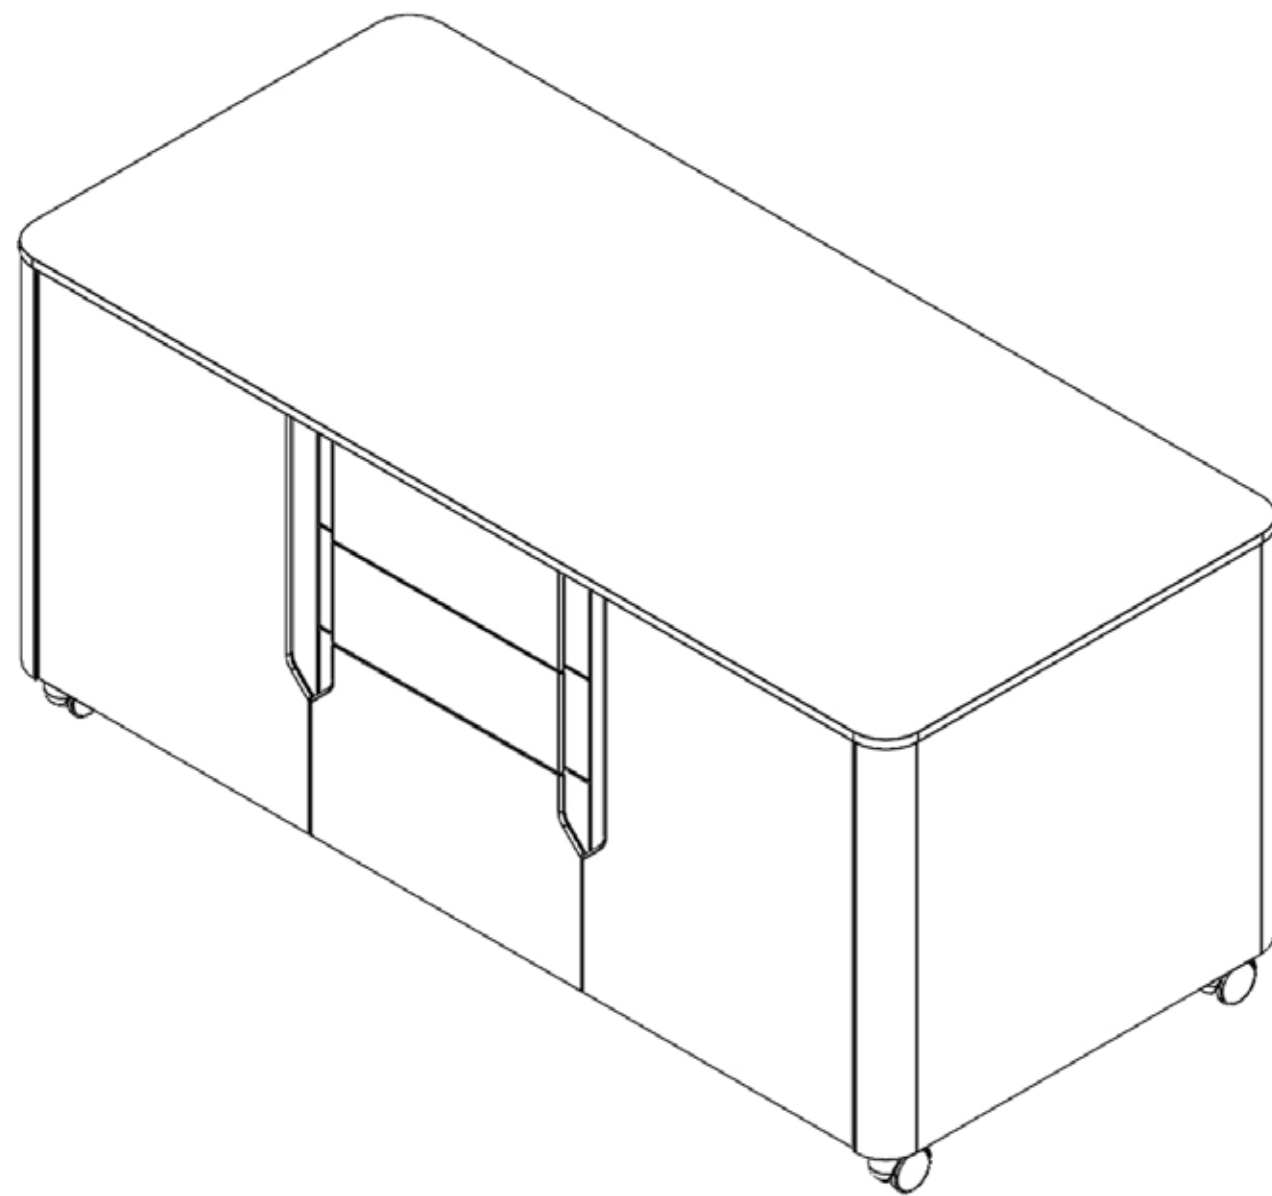

DESK THICKNESS OPTION

Lacquer 30mm + Coating 12mm

doxa

PARTNER
IN DESIGN
Innovative
Design Solutions

TEFEN

Tefen Side Table

doxa

**PARTNER
IN DESIGN**
Innovative
Design Solutions

TEFEN

Tefen Mobile Side Table

W:60 cm

doxa

**PARTNER
IN DESIGN**
Innovative
Design Solutions

TEFEN

Tefen Cabinet

W:48 cm