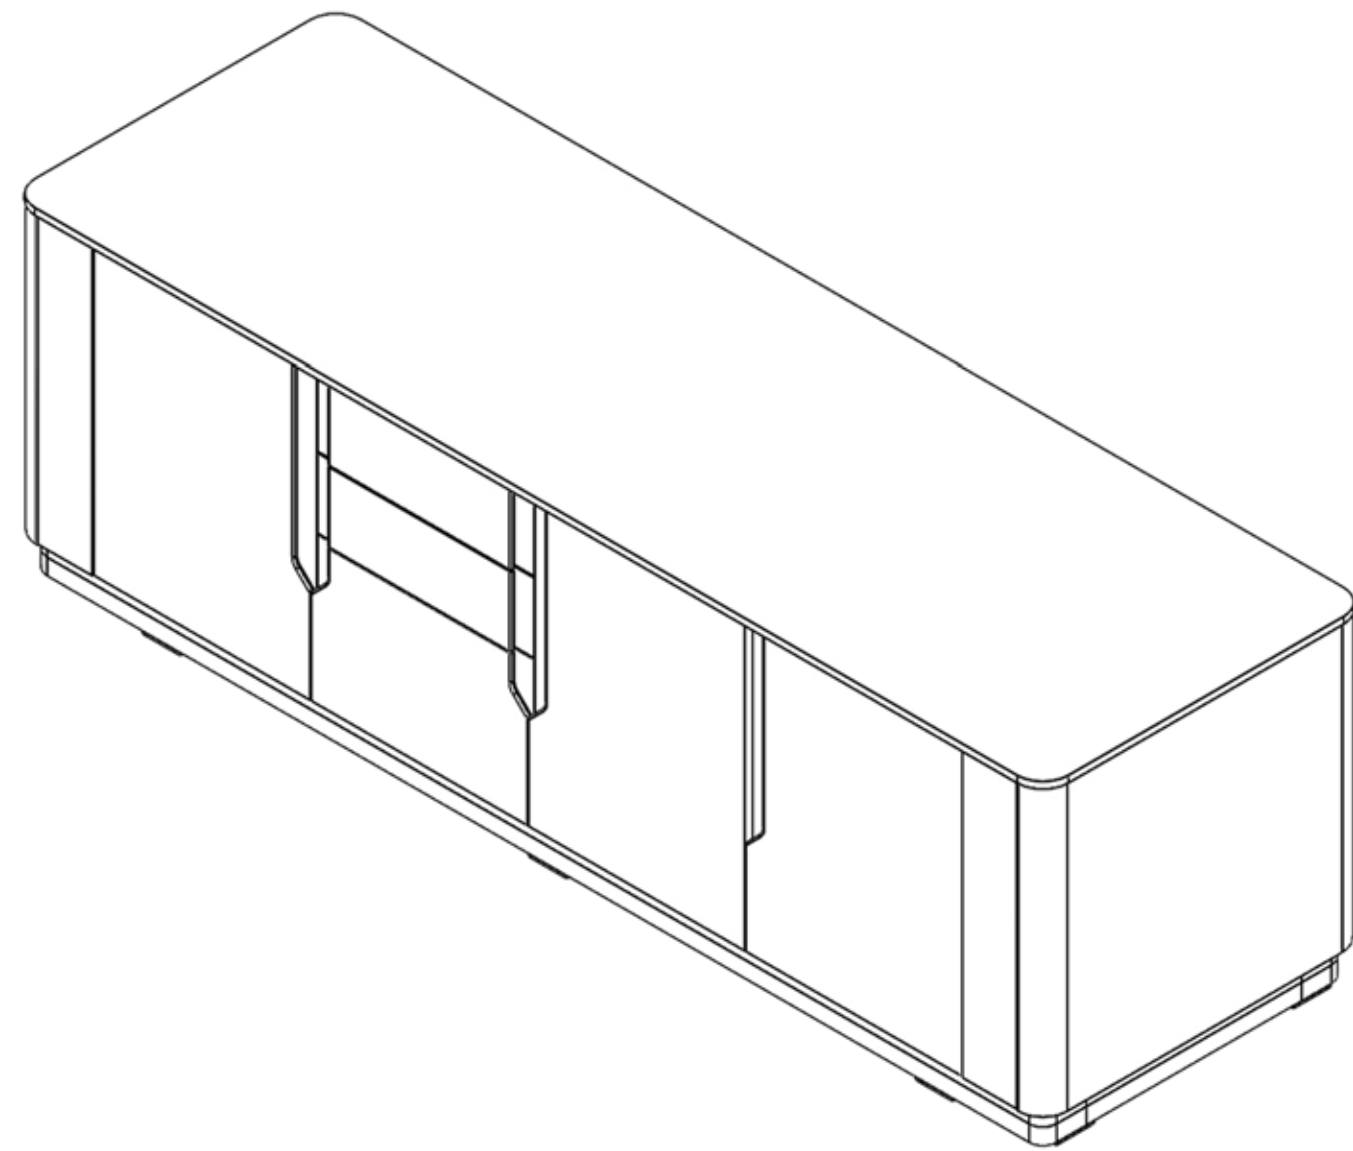

DESK THICKNESS OPTION

Lacquer 30mm + Coating 12mm

doxa

PARTNER
IN DESIGN
Innovative
Design Solutions

TEFEN

Tefen Side Table

doxa

**PARTNER
IN DESIGN**
Innovative
Design Solutions

TEFEN

Tefen Mobile Side Table

W:60 cm

doxa

**PARTNER
IN DESIGN**
Innovative
Design Solutions

TEFEN

Tefen Cabinet

W:48 cm