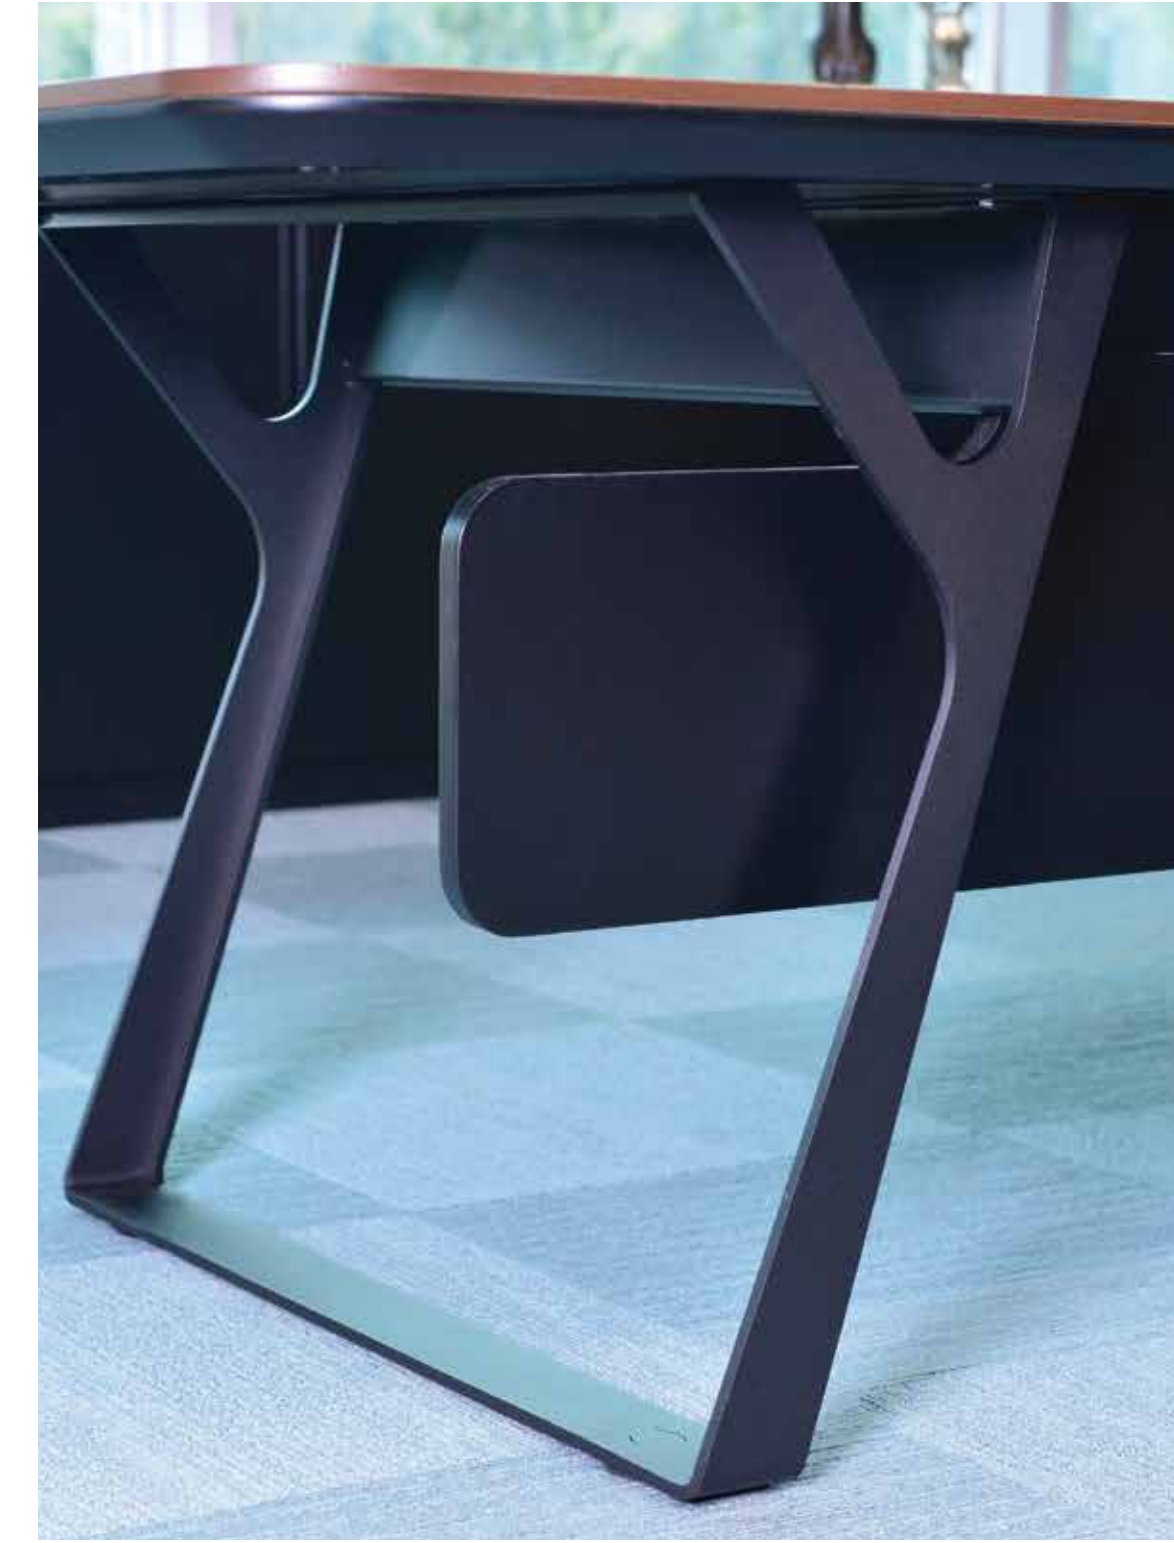

PARTNER
IN DESIGN
Innovative
Design Solutions

doxa

TEFEN

doxa

PARTNER
IN DESIGN
Innovative
Design Solutions

TEFEN

VIP SERIES

Time travel through history, memories of experienced moments, bring us a very special lore. This continuity, creates abstract concept in our minds. By time, abstract concepts takes shape. Concretization is a personal issue, the word "table" creates different picture in each mind. Tefen has been designed with high aesthetic sense that will change your concept of an office desk. As Tefen's top wooden body indicates us continuity, its sloping legs brings us idea for the future. Tefen can be recognized as intermediate phase for the office desk, produced with high quality standarts and comfy usage.

VIP SERIES

Tefen Desk
220-240-260-100x75 cm

Tefen Desk with Immobile Side Table
220-240-260x100x75 cm

TEFEN

**PARTNER
IN DESIGN**
Innovative
Design Solutions

- Wooden Coat
- Lacquer
- Electrostatic Paint
- Leather
- Electrification
- Soft Closing Door
- Soft Closing Drawing
- Scratch Resistant