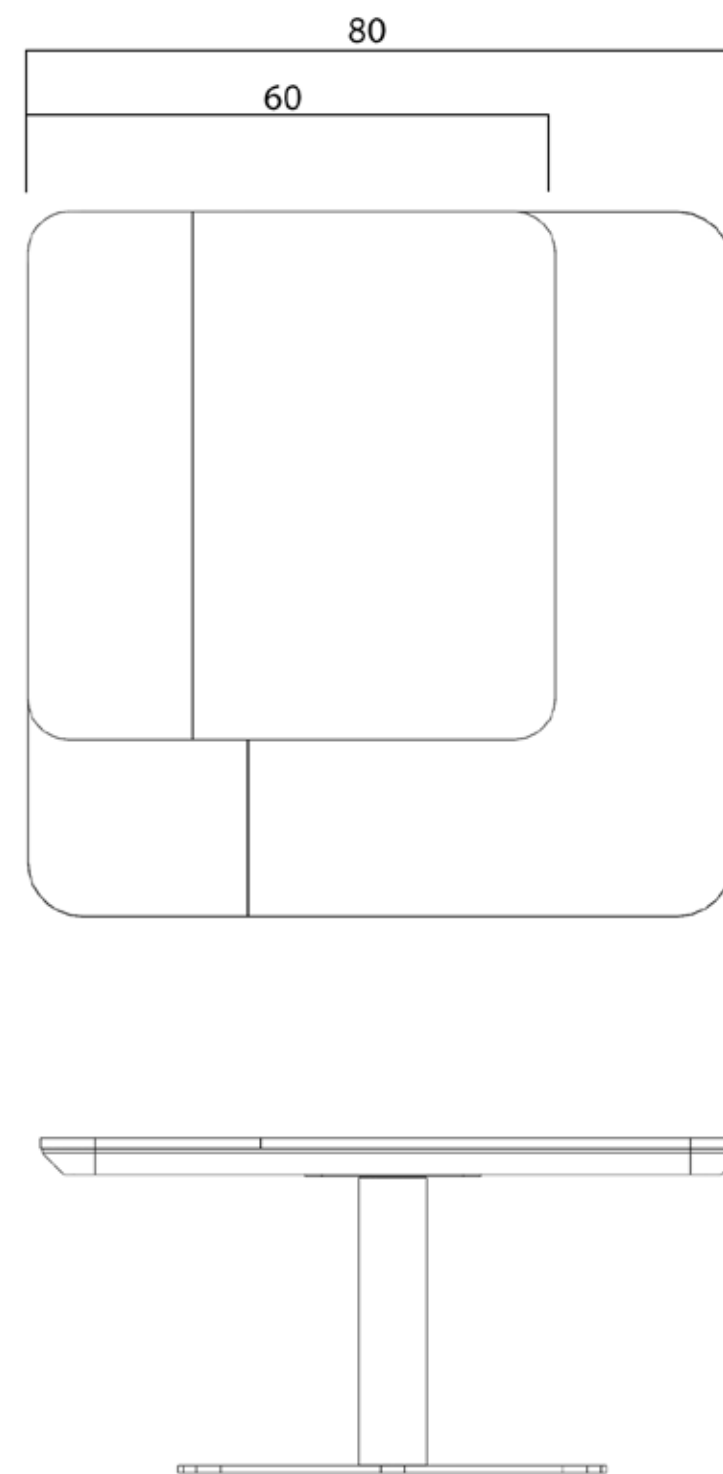

doxa

PARTNER
IN DESIGN
Innovative
Design Solutions

TEFEN

Tefen Coffee Table

COFFEE TABLE THICKNESS OPTION

Lacquer 30mm + Coating 12mm