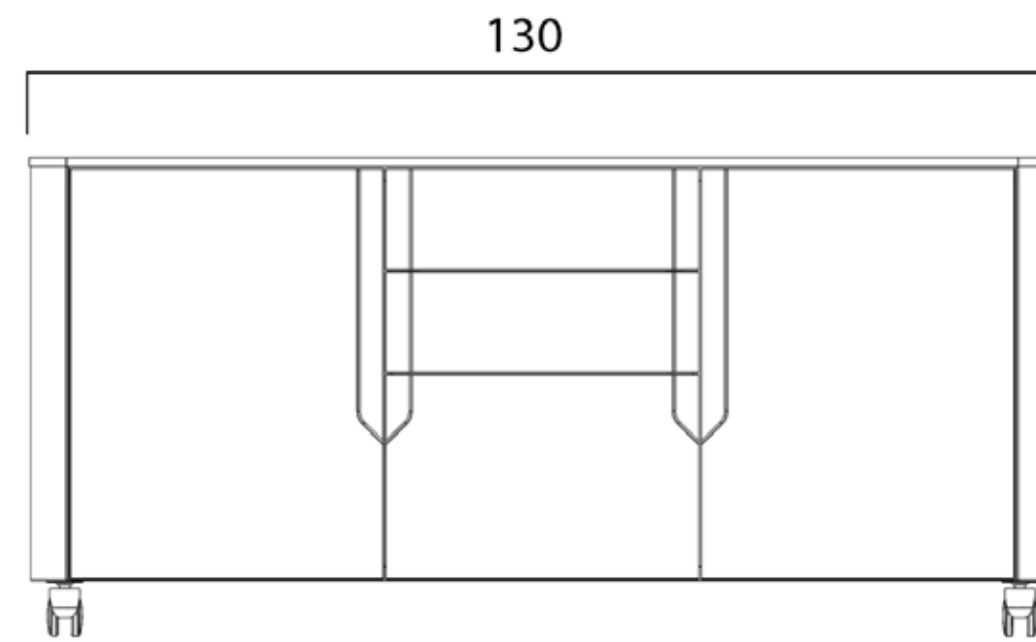

DESK THICKNESS OPTION

Lacquer 30mm + Coating 12mm

doxa

PARTNER
IN DESIGN
Innovative
Design Solutions

TEFEN

Tefen Side Table

doxa

**PARTNER
IN DESIGN**
Innovative
Design Solutions

TEFEN

Tefen Mobile Side Table

W:60 cm

doxa

**PARTNER
IN DESIGN**
Innovative
Design Solutions

TEFEN

Tefen Cabinet

W:48 cm