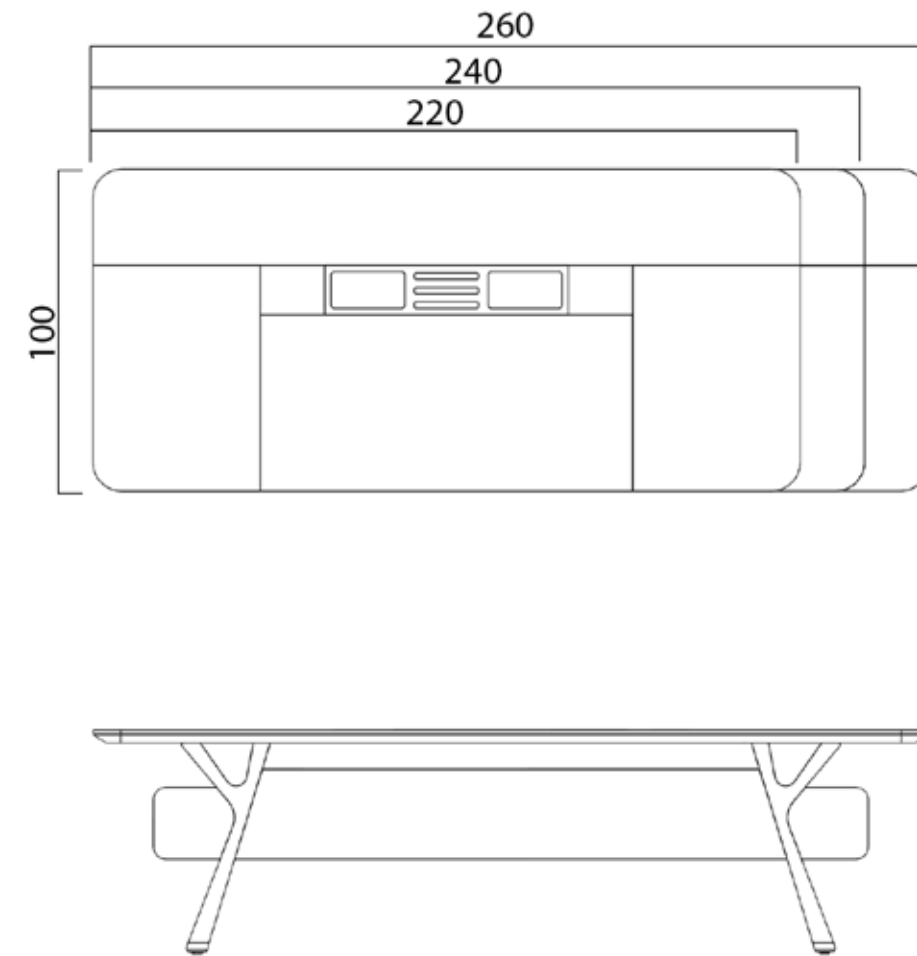

VIP SERIES

Tefen Side Table
190x60x60 cm

Tefen Mobile Side Table
130x60x60 cm

Tefen Cabinet
220-250x48x80 cm

Tefen Coffee Table
60x60x42 cm
80x80x42 cm

doxa

**PARTNER
IN DESIGN**
Innovative
Design Solutions

TEFEN

Tefen Desk

DESK THICKNESS OPTION

Lacquer 30mm + Coating 12mm

doxa

**PARTNER
IN DESIGN**
Innovative
Design Solutions

TEFEN

Tefen Desk with Immobile Side Table

DESK THICKNESS OPTION

Lacquer 30mm + Coating 12mm

doxa

PARTNER
IN DESIGN
Innovative
Design Solutions

TEFEN

Tefen Side Table

doxa

**PARTNER
IN DESIGN**
Innovative
Design Solutions

TEFEN

Tefen Mobile Side Table

W:60 cm

doxa

**PARTNER
IN DESIGN**
Innovative
Design Solutions

TEFEN

Tefen Cabinet

W:48 cm