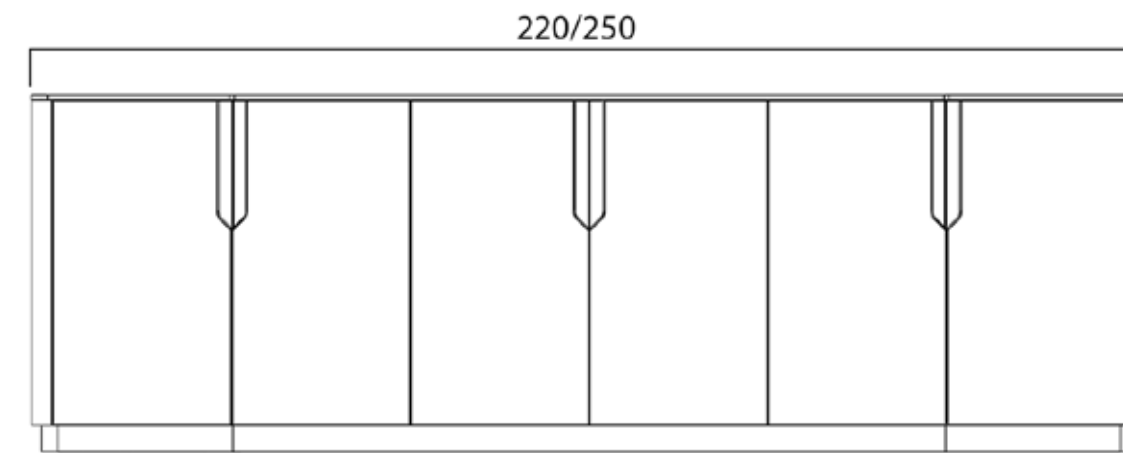

TEFEN

Tefen Mobile Side Table

W:60 cm

doxa

**PARTNER
IN DESIGN**
Innovative
Design Solutions

TEFEN

Tefen Cabinet

W:48 cm