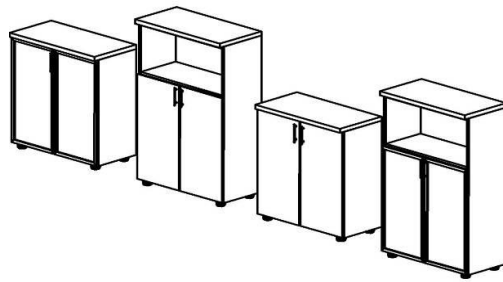

## FILE CABINETS

### FILE CABINETS 80\*80CM

Model	Code	Description	DIMS. (cm)	Kg	m3	PKG.
	STD 8080	File Cabinet with Open Shelf	L:80 W:40 H:82	25	0.08	1
	STD 8081	File Cabinet with Glass Door		33		
	STD 8082	File Cabinet with Full Melamine Door		33		
	STD 8083	File Cabinet with Aluminium Framed Door		36		

### FILE CABINETS 80\*120CM

	STD 80118	File Cabinet with Open Shelves	L:80 W:40 H:118	34	0.116	1
	STD 80119	File Cabinet with Half Door		42		
	STD 80120	File Cabinet with Full Melamine Door		46		
	STD 80121	File Cabinet with Glass Door		43		
	STD 80122	File Cabinet with Half Aluminium Door		46		
	STD 80123	File Cabinet with Full Aluminium Framed Door		49		